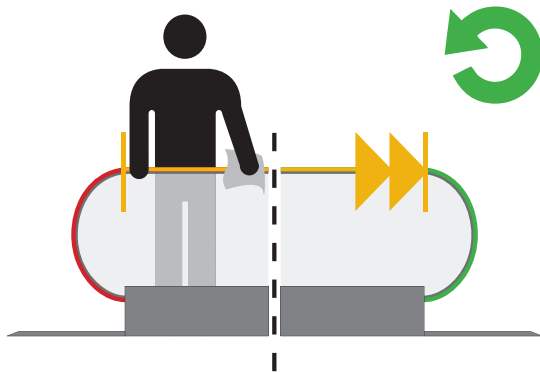

### Draka EHC Handrail Cleaner

1. Turn **OFF** escalator.

2. Take a clean cotton cloth or disposable wipe, spray generously with Handrail Cleaner and scrub handrail surface between newel ends. Frequently turn cloth, discard when dirty.

3. Advance escalator to expose next section of handrail, repeat process until complete.

4. Return escalator to service.

! All of our handrails are backed by an industry leading warranty. For more information, contact your Draka EHC representative.