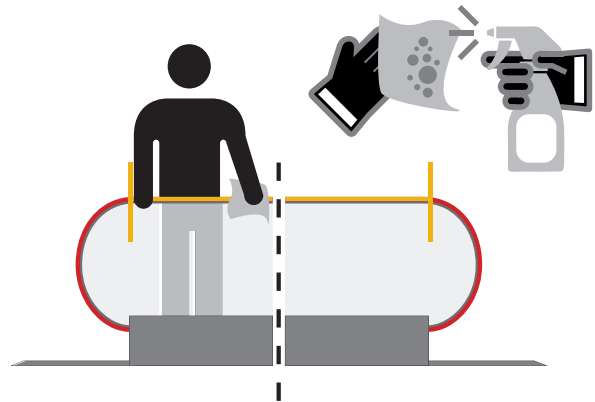

## Cleaning Instructions

Use Draka EHC Handrail Cleaner monthly to maximize longevity, appearance and performance. Challenging environments, or exposure to harsh weather conditions may require more frequent cleaning.

### Draka EHC Handrail Cleaner

1. Turn **OFF** escalator.

2. Take a clean cotton cloth or disposable wipe, spray generously with Handrail Cleaner and scrub handrail surface between newel ends. Frequently turn cloth, discard when dirty.

3. Advance escalator to expose next section of handrail, repeat process until complete.

4. Return escalator to service.

! All of our handrails are backed by an industry leading warranty. For more information, contact your Draka EHC representative.