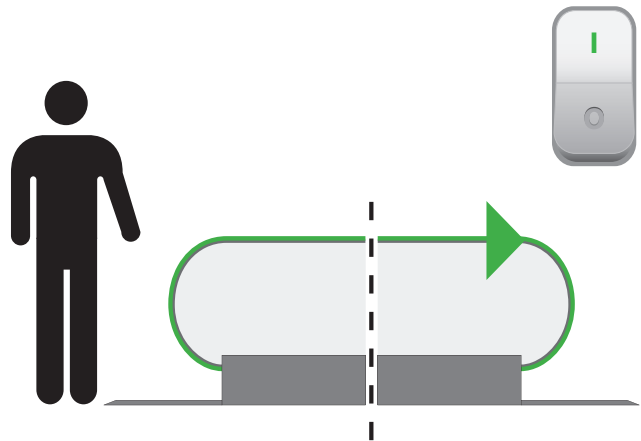

4. Return escalator to service.