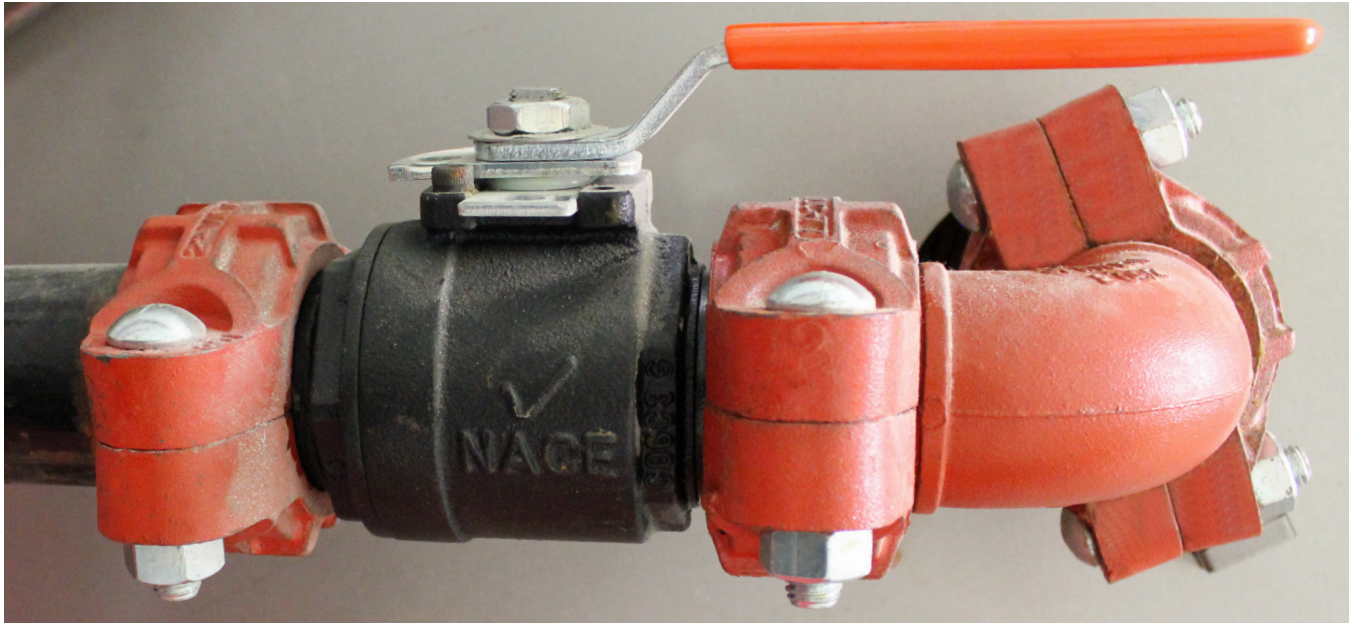

# Draka EHC now offers Victaulic®, the originator *and* quality standard in hydraulic coupling technology

Draka EHC is now an authorized distributor for Victaulic, the leader in grooved pipe coupling. An industry standard since its founding in 1919, Victaulic is THE name in hydraulic connection components.

The Victaulic coupling is a simple and proven system for joining pipes together. Victaulic now holds over 2,000 patents, and adds about 100 every year.

Draka EHC is a stocking distributor for Victaulic. All popular items, such as flexible couplings (including the QuickVic coupling), Elbows, T-fittings, and the Extended 90° fittings, are on-hand for immediate delivery.

## VICTAULIC COMPONENTS AND PIPE TOOLS

Component Name	Victaulic Part Number	Available Sizes
Grooved Ball Valves	Series 726	1-1/2 to 4 in.
Rigid Couplings	HP-70	2 to 4 in.
Flexible Couplings	Style 77	1-1/2 to 8 in.
Loose Nitrile Gaskets	Gasket for Style 77	1-1/2 to 4 in.
90° Elbows	No. 10	1-1/2 to 4 in.
45° Elbows	No. 11	1-1/2 to 4 in.
22.5° Elbows	No. 12	2 to 4 in.
11.25° Elbows	No. 13	2 to 4 in.
Tee Fittings	No. 20	2 to 4 in.
Cap Fittings	No. 60	2 to 4 in.
Concentric Reducers	No. 50	2 x 1-1/2 in., 2-1/2 x 2 in., 3 x 2 in., 3 x 2-1/2 in., 4 x 2 in., 4 x 2-1/2 in., 4 x 3 in.
Pipe Stands*	Standard	1 to 4-1/2 in.
Pipe Stands*	Adjustable	1 to 4-1/2 in.
Roll Groover*	Manual	1-1/4 to 6 in.